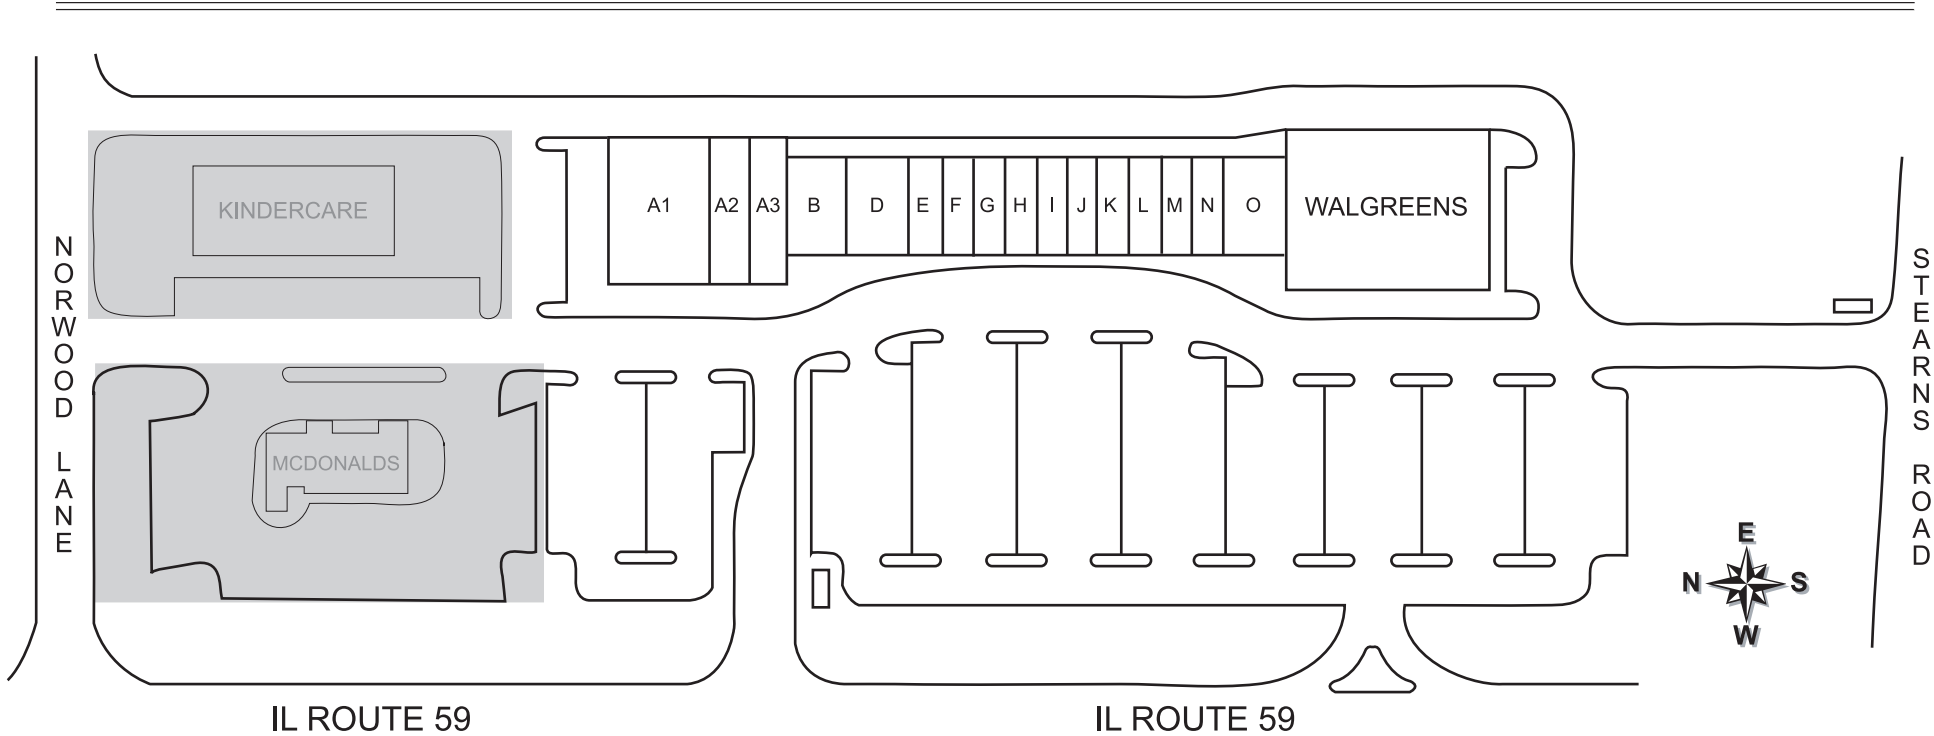

Brewster Creek Shopping Center

NE CORNER OF ROUTE 59 AND STEARNS ROAD | BARTLETT, IL

UNIT	OCCUPANT	SQ.FT.	UNIT	OCCUPANT	SQ.FT.
A1	Blockbuster Video	6,037	J	Flowers By Christine	1,200
A2	Kaya Martial Arts	2,025	K	Ultimate Travel	1,200
A3	Silver Lake Restaurant	1,980	L	Savage Hair Salon	1,200
B	Jenkins Chiropractic	2,260	M	Beauty Nail Salon	1,200
D	Radio Shack	2,383	N	AJB Polish Deli	1,200
E	Dentist	1,200	O	Suburbia Liquors	2,260
F	Cleaners	1,200	P	Walgreens	13,000
G	Subway Sandwiches	1,200	LOT1	Mcdonalds	
H	Taylor Street Pizza	1,200	LOT2	KinderCare	
I	Javaccounting	1,200			