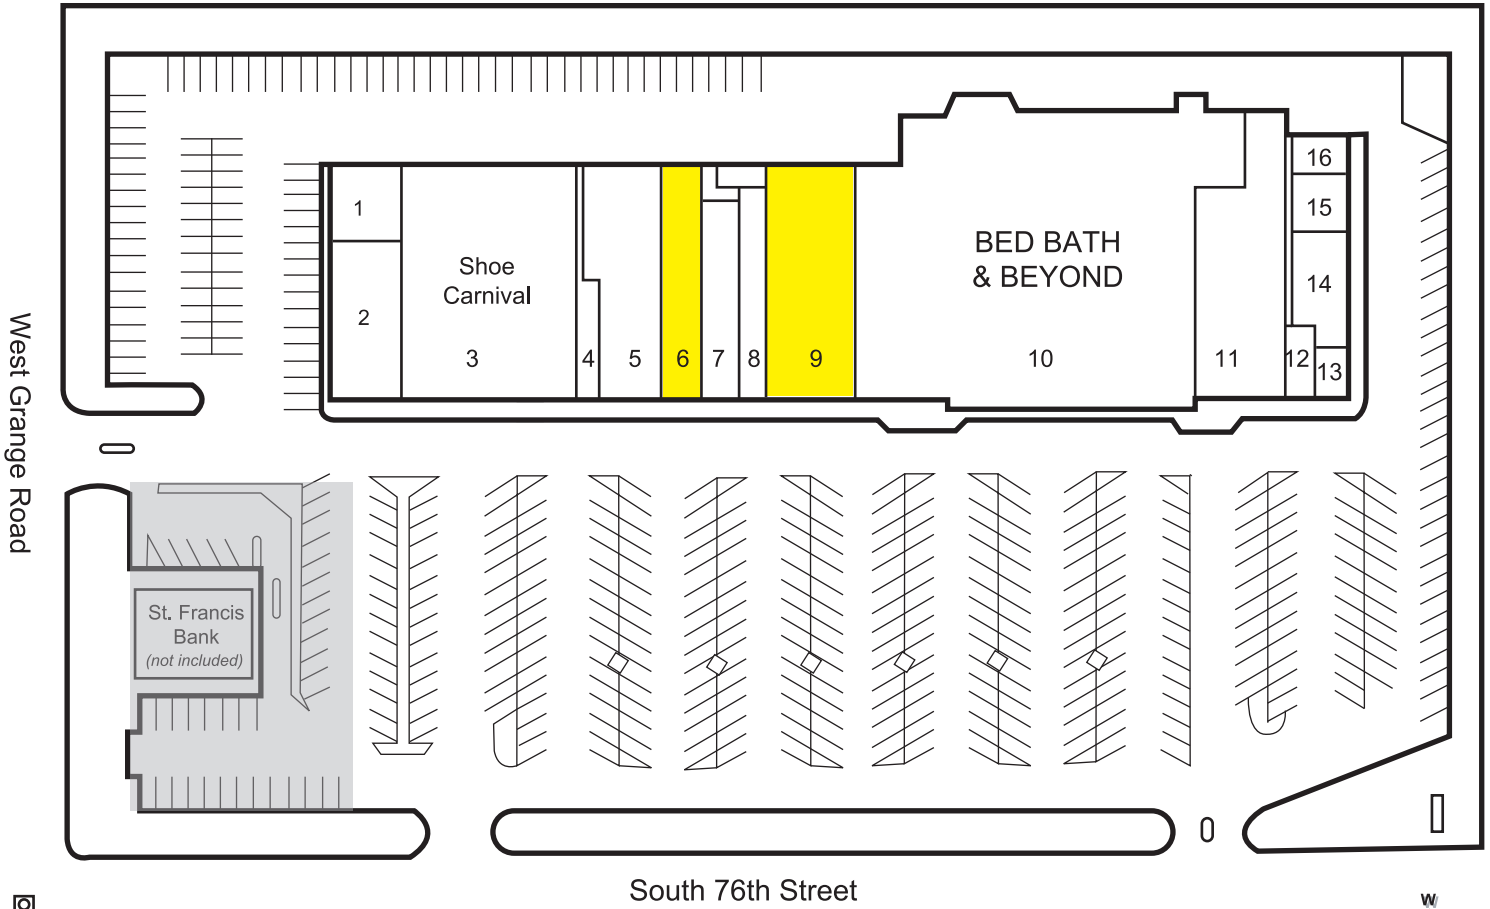

Southridge Plaza Shopping Center

NW CORNER OF 76TH STREET AND W. GRANGE ROAD | GREENDALE, WI

000

UNIT	OCCUPANT	SQUARE FT.
1	Old World Deli	1,600
2	America's Best Eyewear	3,357
3	Shoe Carnival	12,500
4	Ray's Pizza	1,275
5	The Avenue	4,975
6	AVAILABLE	3,125
7	Household Finance	2,120
8	Life Uniform	1,775
9	AVAILABLE	6,723
10	Bed Bath And Beyond	30,781
11	The Learning Shop	7,446
12	Poblocki Travel	800
13	A Nails	600
14	Weight Watchers	2,020
15	Avada Audiology	1,030
16	Dr. Knutson	686
	Total	80,813