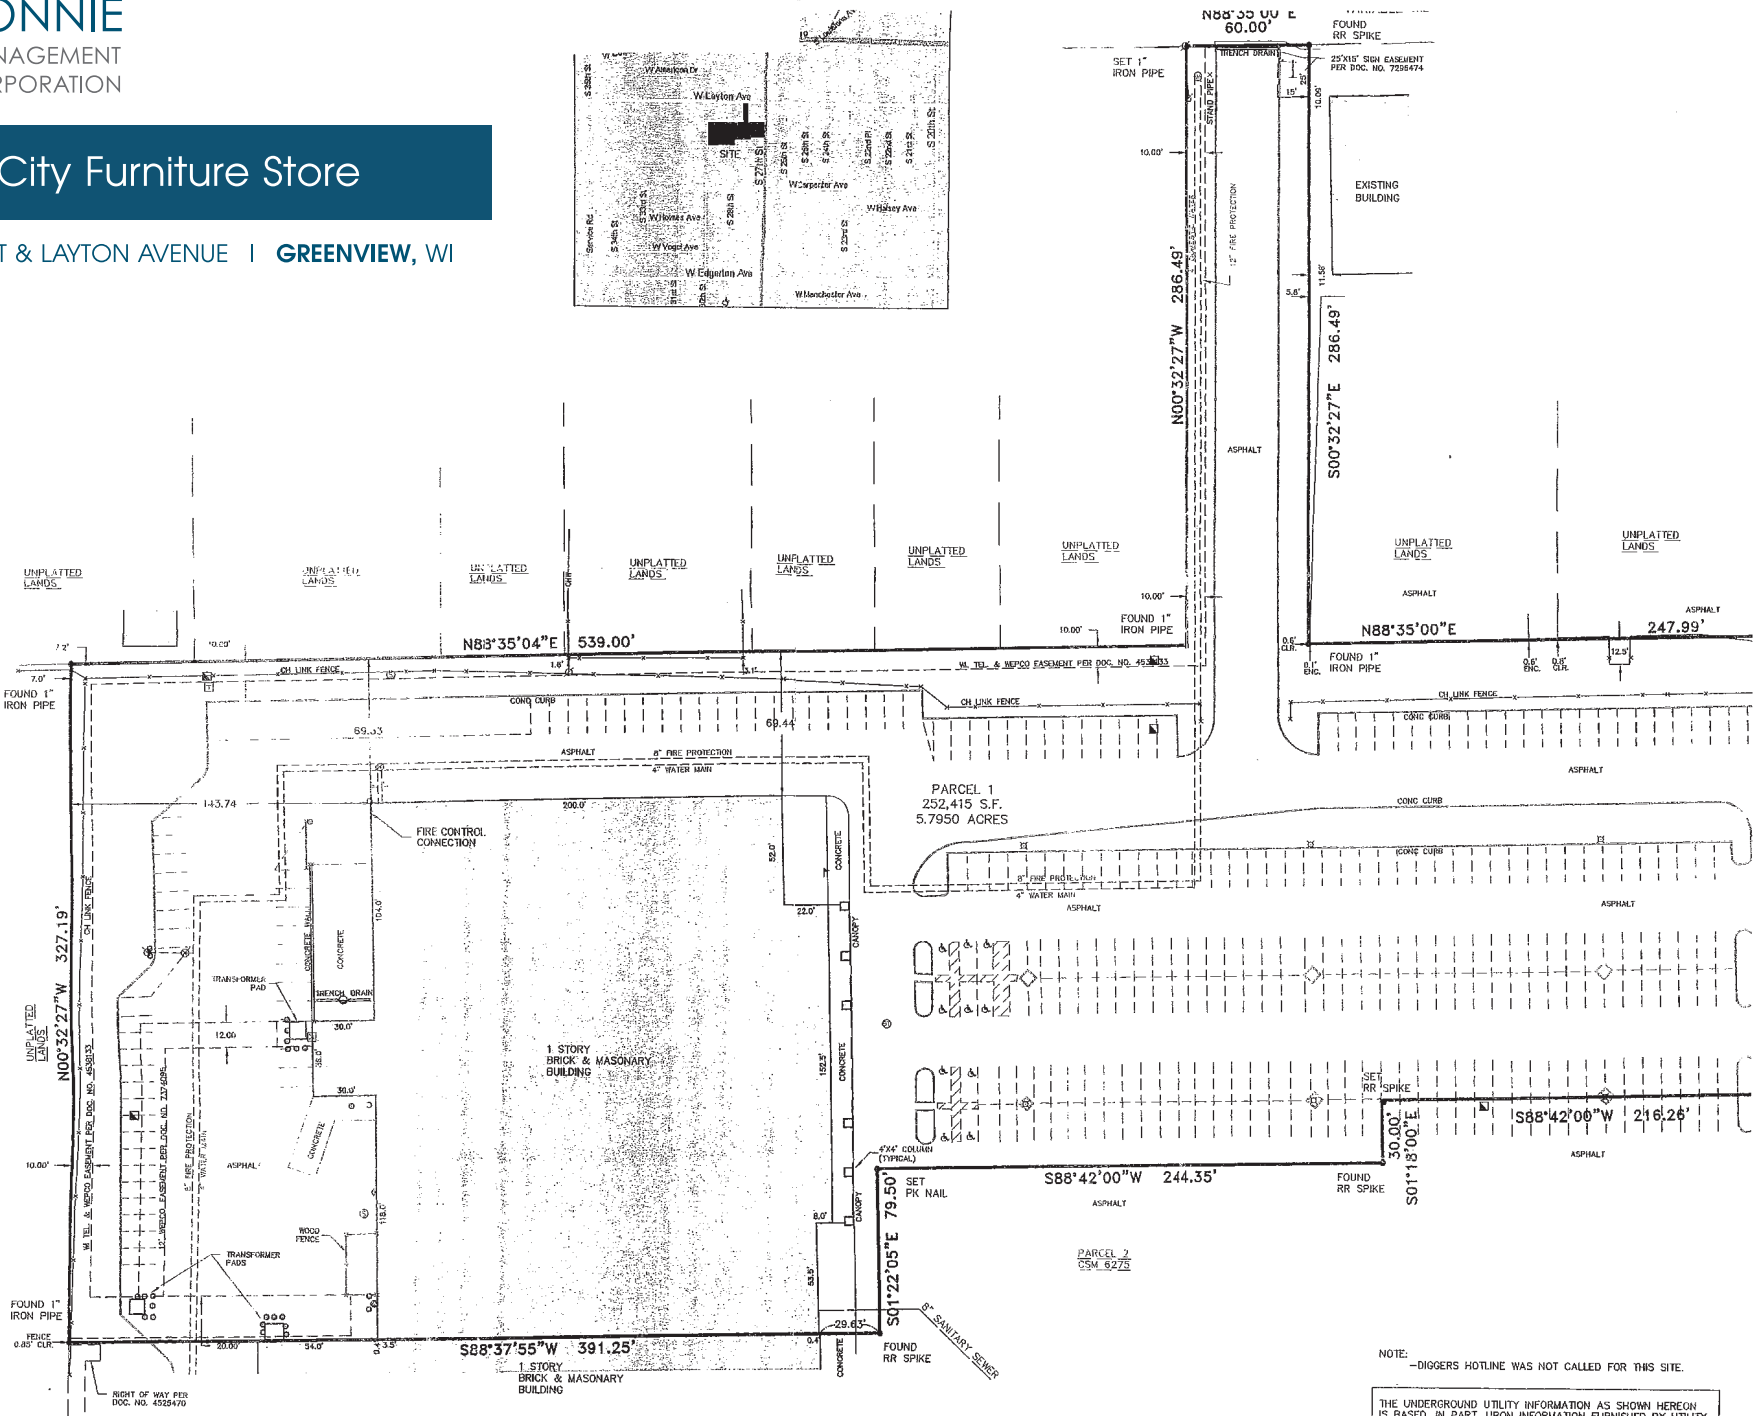

END

- UNPLATTED LANDS
- RING WELL
- SIGNAL
- SPOT SHOT
- SECTION
- RR SEPTIC VENT & MANHOLE
- STOP
- 6" TREES
- 4" SEWER
- 4" MAIN
- 4" GAS
- 4" ELECTRIC
- 4" WIRE'S
- 4" ELEC. SERV.
- 4" TELEPHONE
- 4" CABLE TV LINE
- 4" FIBER OPTIC