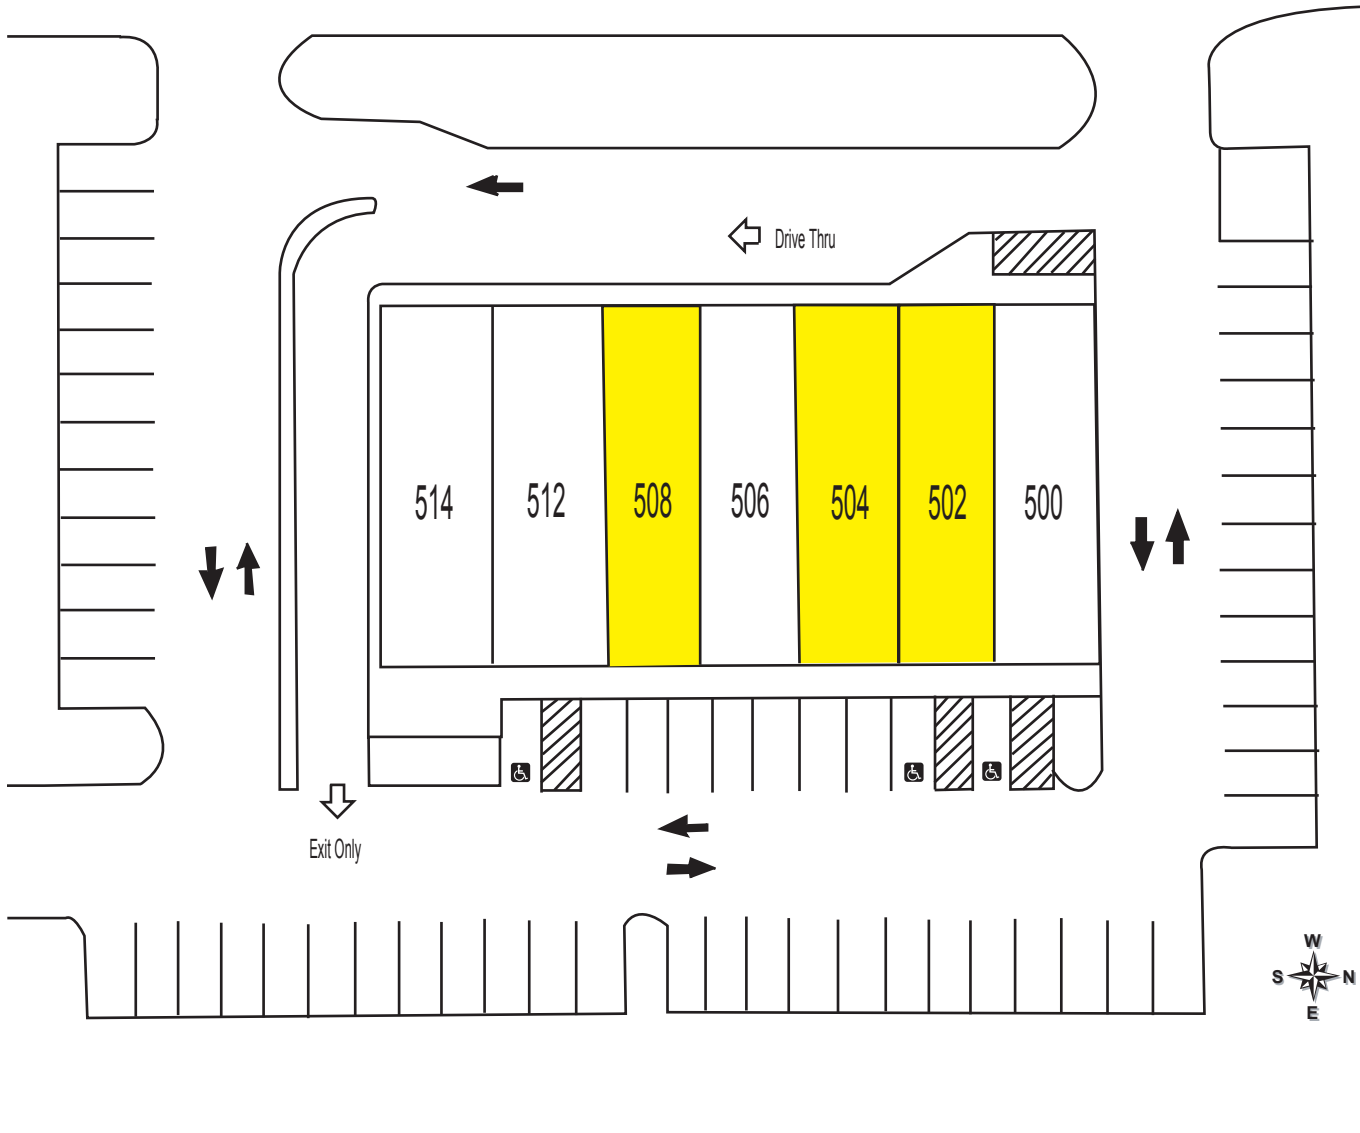

RANDALL POINTE PLAZA

South Elgin, IL

UNIT	OCCUPANT	SQUARE FT.
500	Jimmy Johns	1,470
502	AVAILABLE	1,440
504	AVAILABLE	1,407
506	Primavera Salon	1,240
508	AVAILABLE	1,330
512	A Plus Wireless	1,600
514	Dunkin Donuts	1,600
Total		10,087